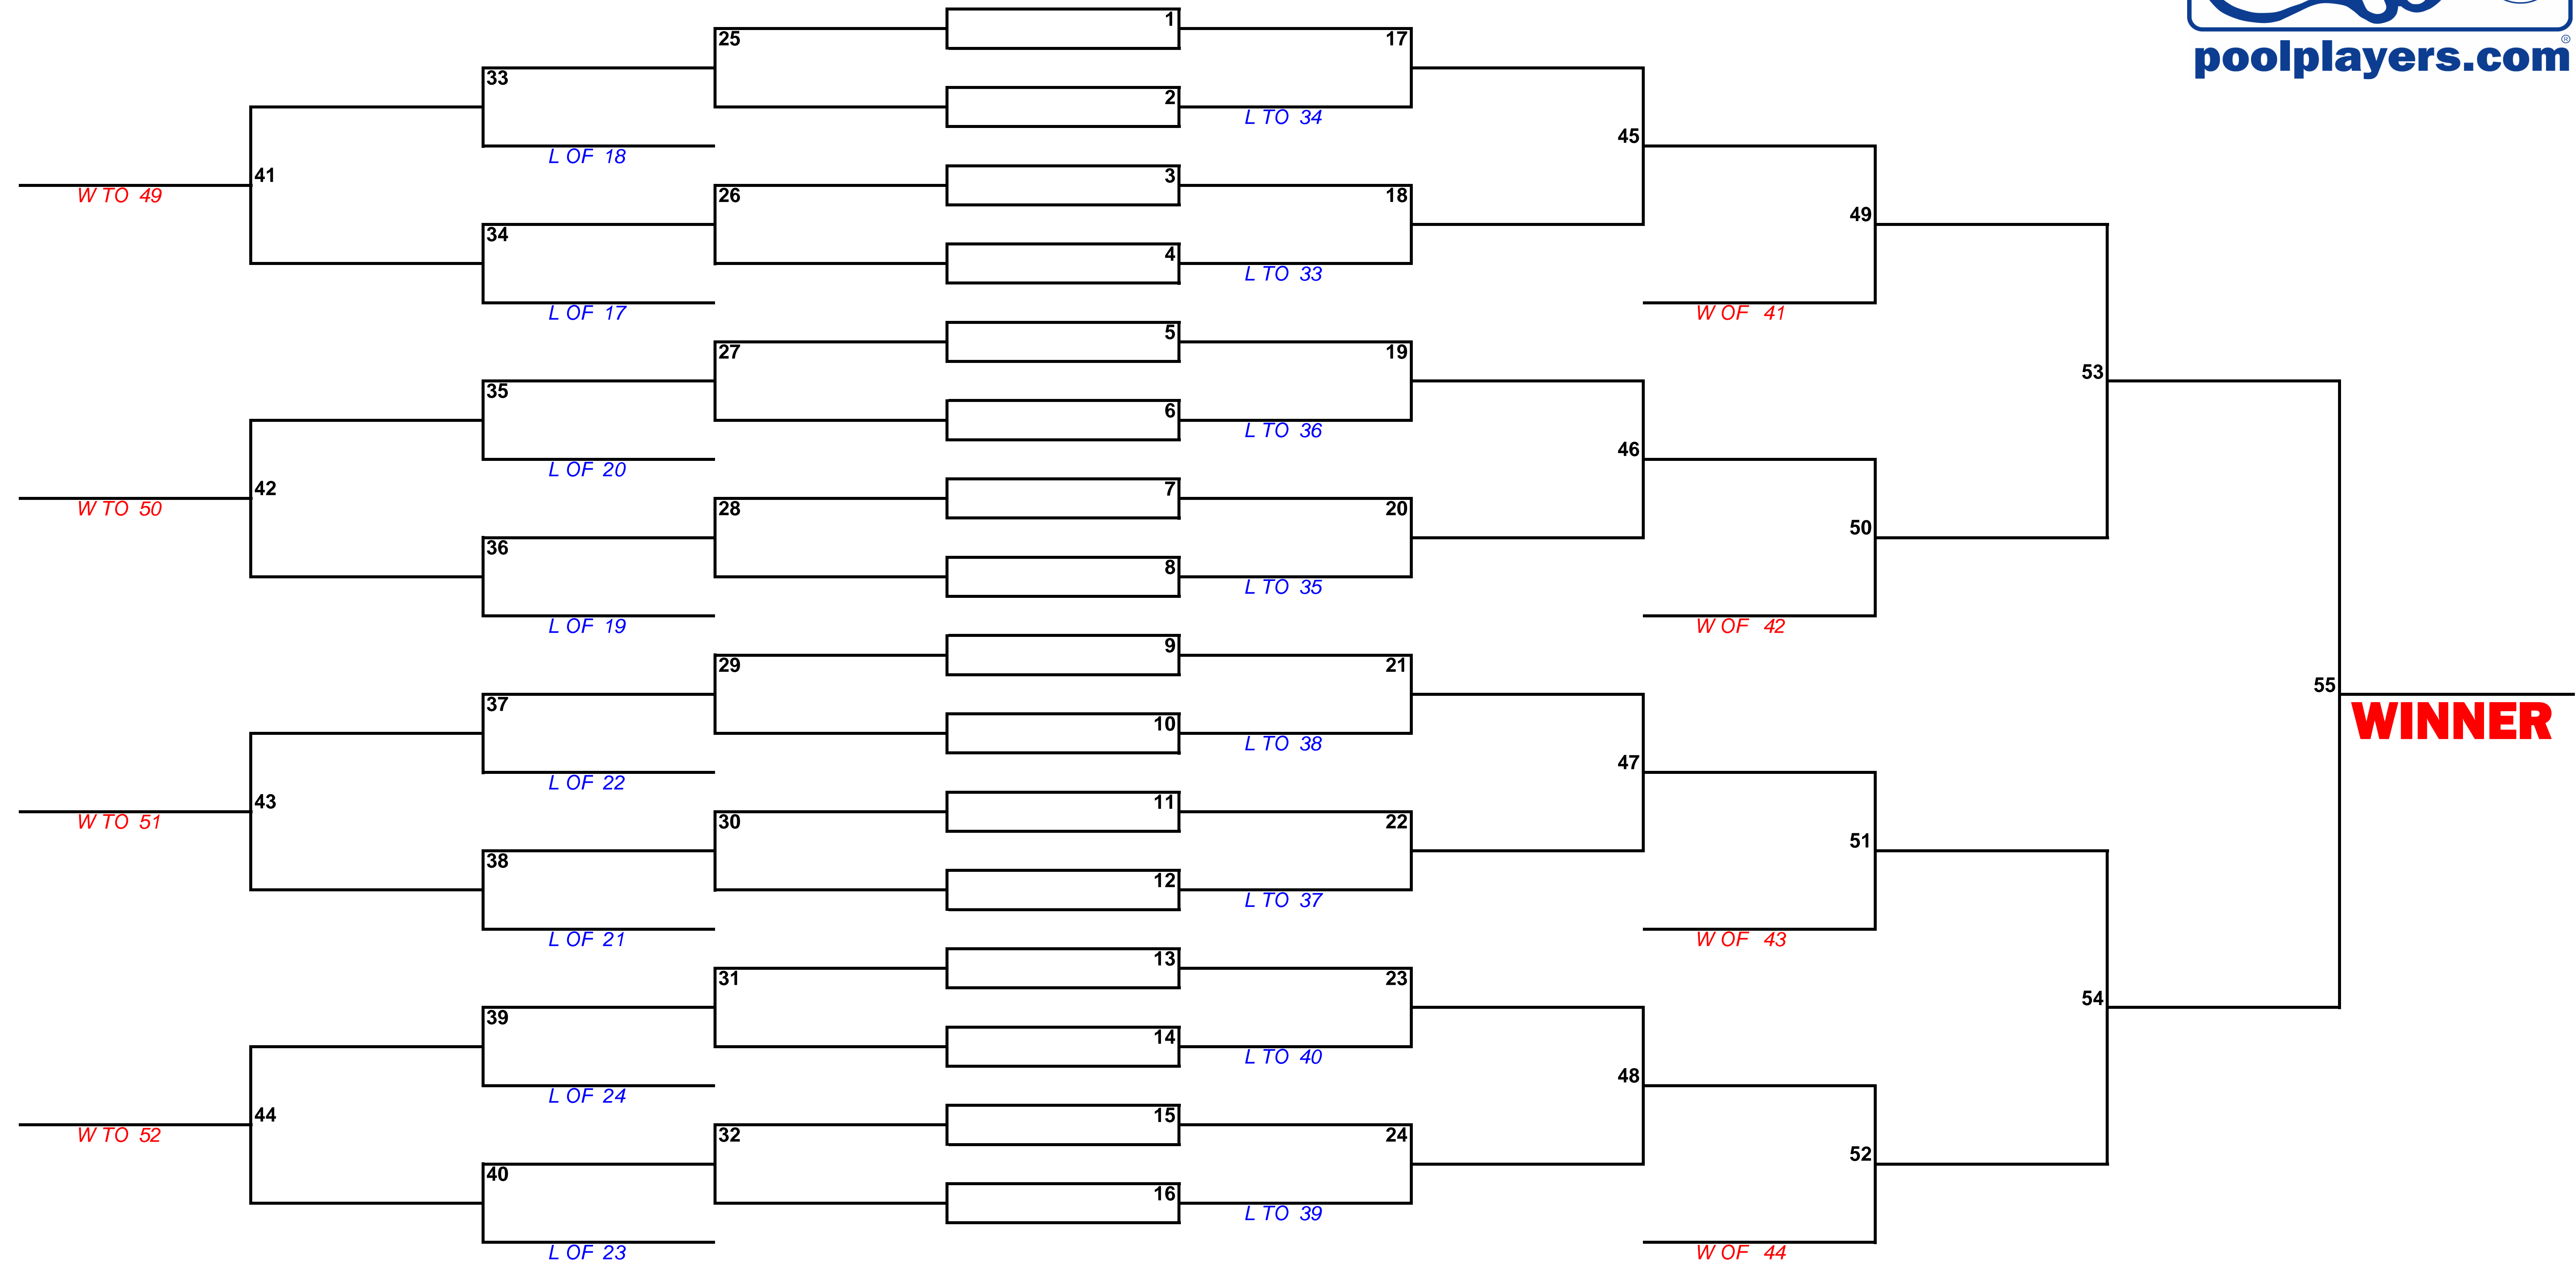

# TOURNAMENT BRACKET

**Modified-Single Elimination: 32-1**