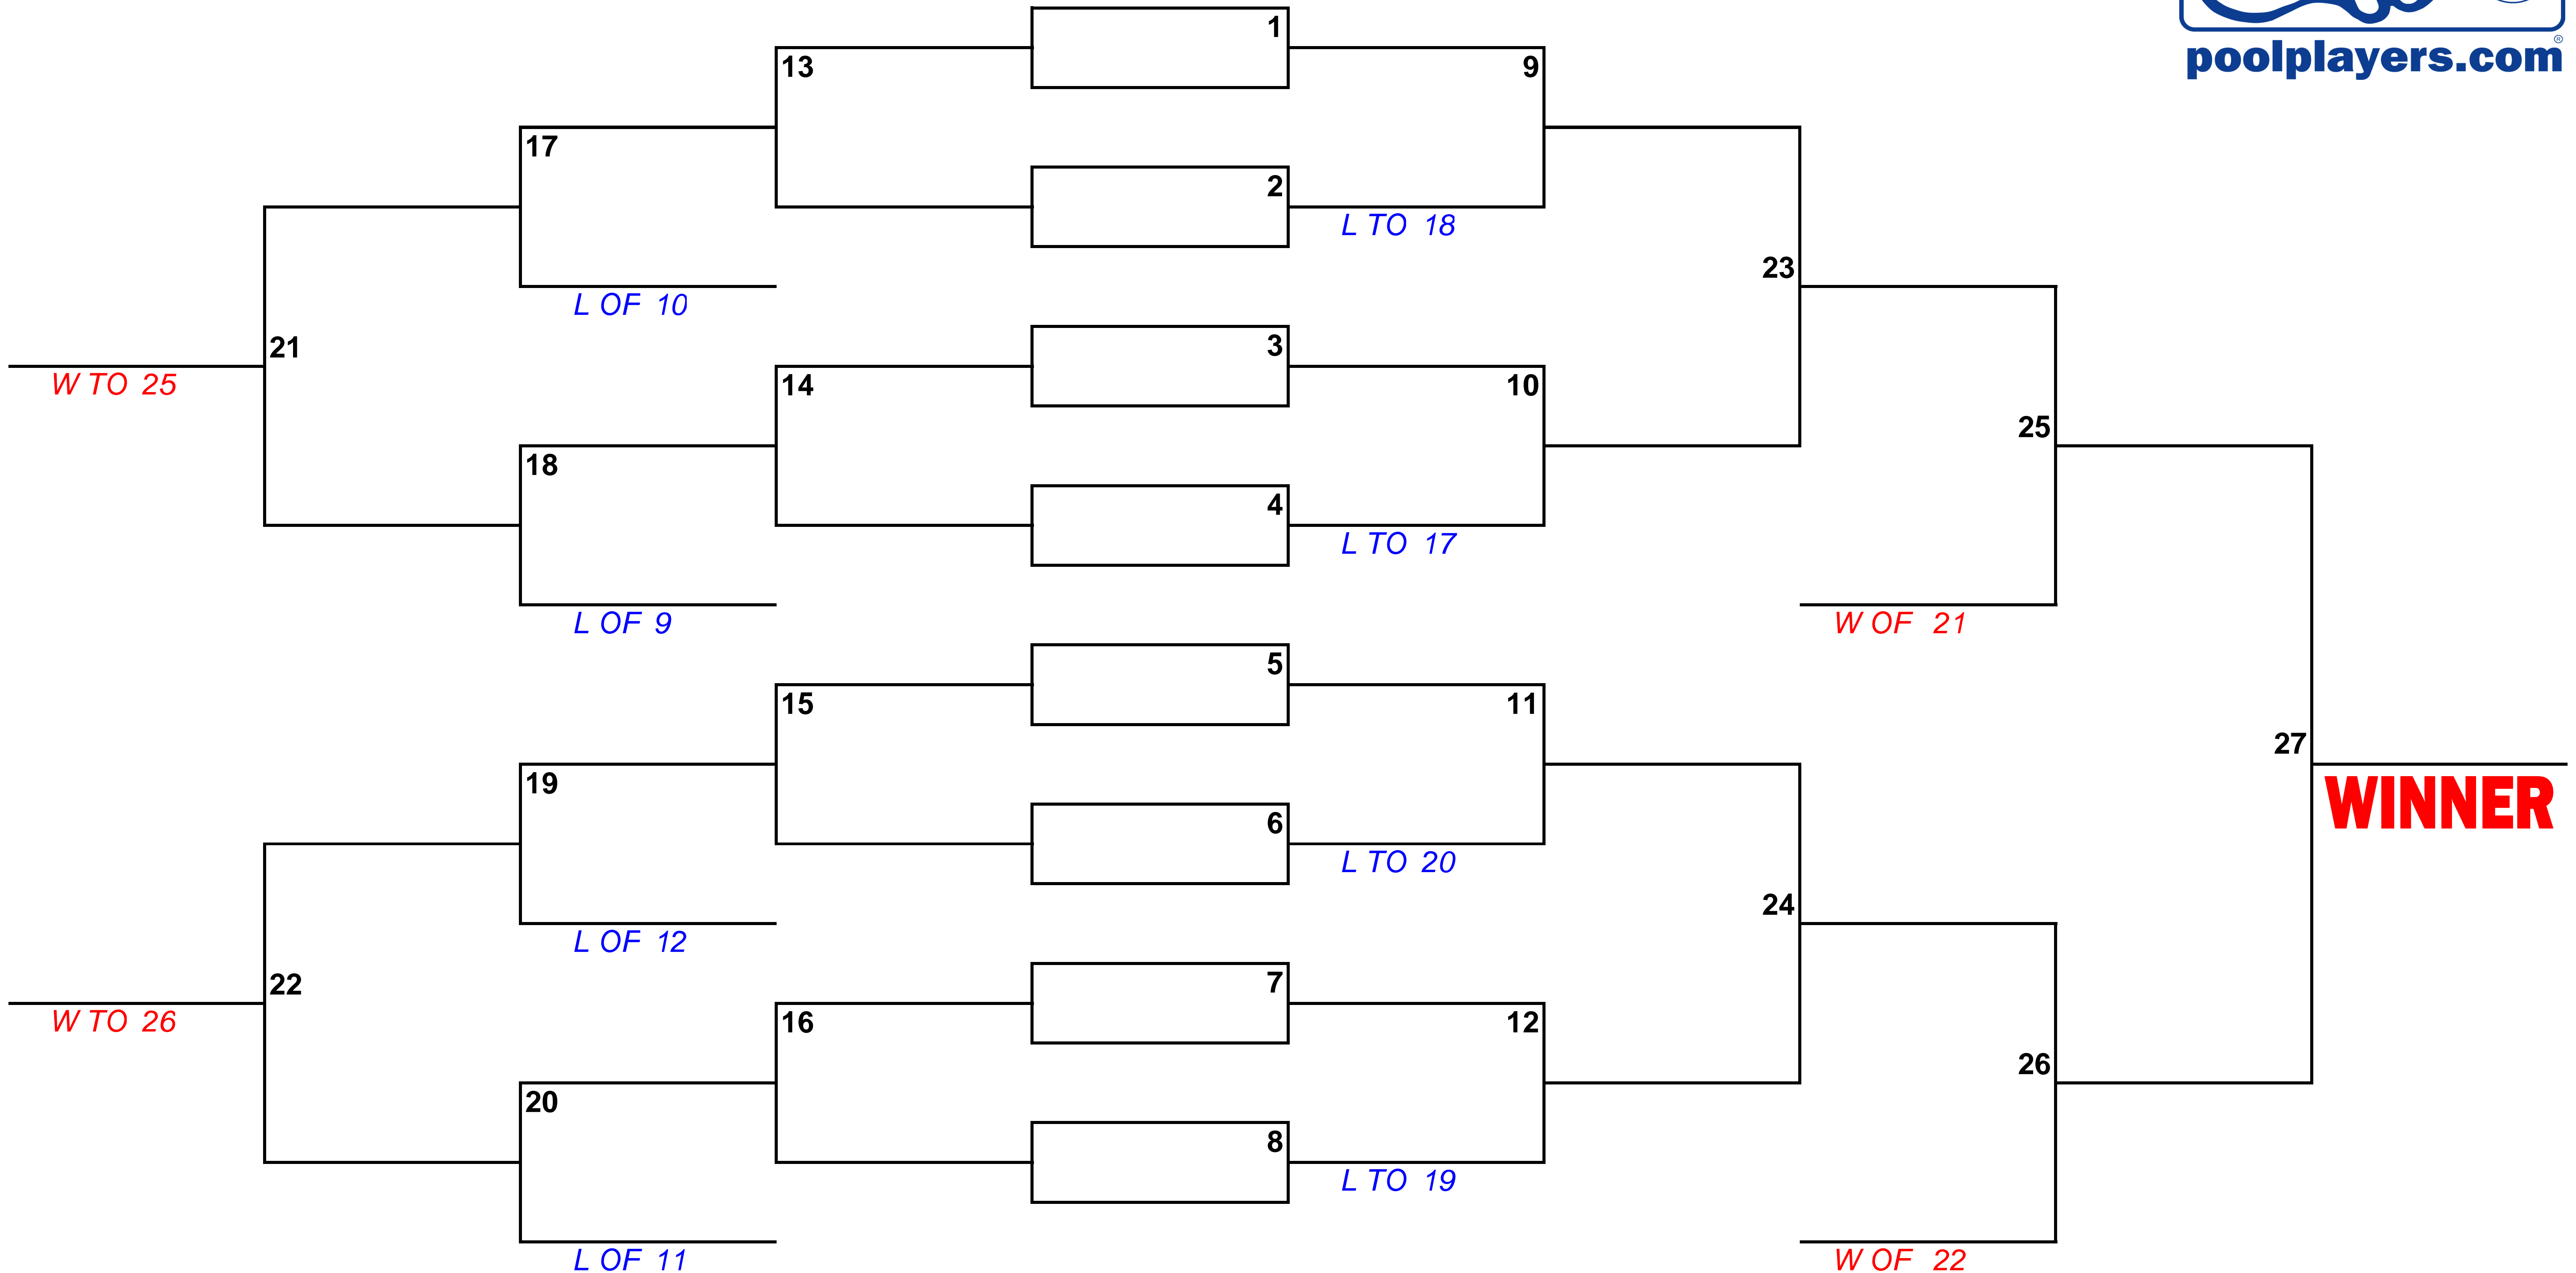

TOURNAMENT BRACKET

Modified-Single Elimination: 16-1